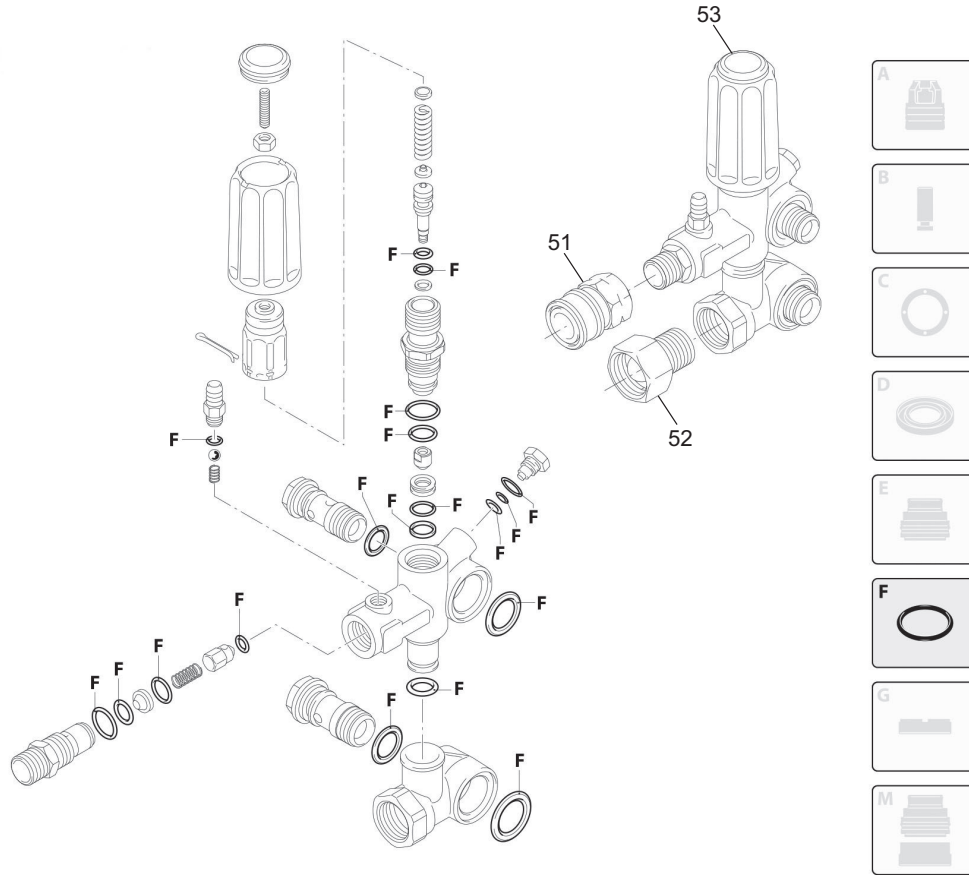

Power Washer Parts Manual

Pump

ITEM	PART NO.	QTY.	DESCRIPTION
27	0H95660120	1	PLUG
32	0K75200100	1	O-RING
33	0K75200112	1	COVER
34	0K75200111	4	COVER SCREW
55	0K75200113	1	HEAD ASSEMBLY
KIT NUMBERS			
KIT A	0K75200114	1	VALVES
KIT B	0K75200115	1	PISTONS
KIT C	0K75200116	1	OIL SEALS
KIT E	0K75200117	1	WATER SEALS
KIT F	0K75200118	1	O-RINGS
KIT G	0K75200119	1	SUPPORT RINGS
KIT H	0K75200120	1	PISTON GUIDES

Unloader Assembly

ITEM	PART NO.	QTY.	DESCRIPTION
51	0K75200121	1	UNLOADER FITTING
52	0K75200122	1	UNLOADER FITTING
53	0K75200123	1	UNLOADER VALVE ASSEMBLY
KIT NUMBERS			
KIT F	0K75200124	1	O-RINGS