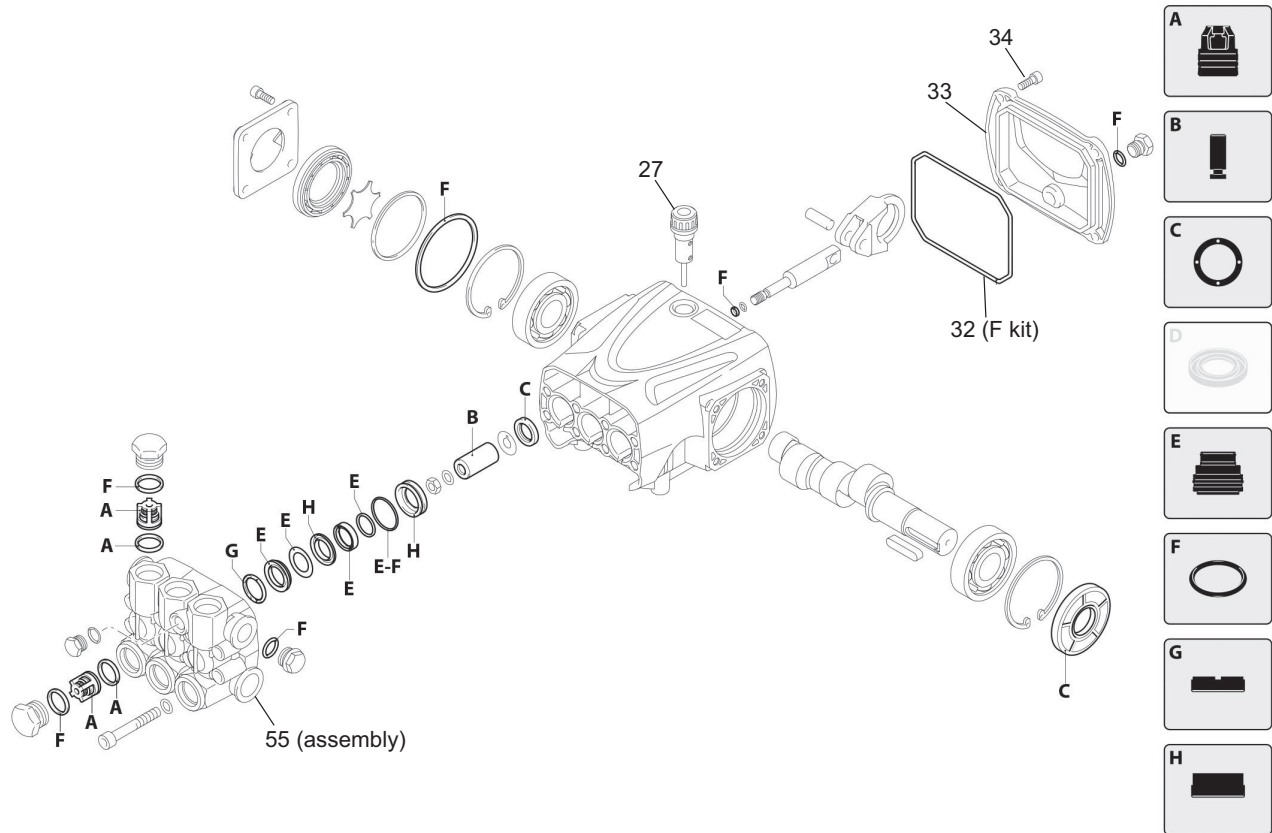

Power Washer Parts Manual

Pump

ITEM	PART NO.	QTY.	DESCRIPTION
27	0H95660120	1	PLUG
32	0K75200100	1	O-RING
33	0K75200112	1	COVER
34	0K75200111	4	COVER SCREW
55	0K75200113	1	HEAD ASSEMBLY
KIT NUMBERS			
KIT A	0K75200114	1	VALVES
KIT B	0K75200115	1	PISTONS
KIT C	0K75200116	1	OIL SEALS
KIT E	0K75200117	1	WATER SEALS
KIT F	0K75200118	1	O-RINGS
KIT G	0K75200119	1	SUPPORT RINGS
KIT H	0K75200120	1	PISTON GUIDES

Unloader Assembly

ITEM	PART NO.	QTY.	DESCRIPTION
51	0K75200121	1	UNLOADER FITTING
52	0K75200122	1	UNLOADER FITTING
53	0K75200123	1	UNLOADER VALVE ASSEMBLY
KIT NUMBERS			
KIT F	0K75200124	1	O-RINGS